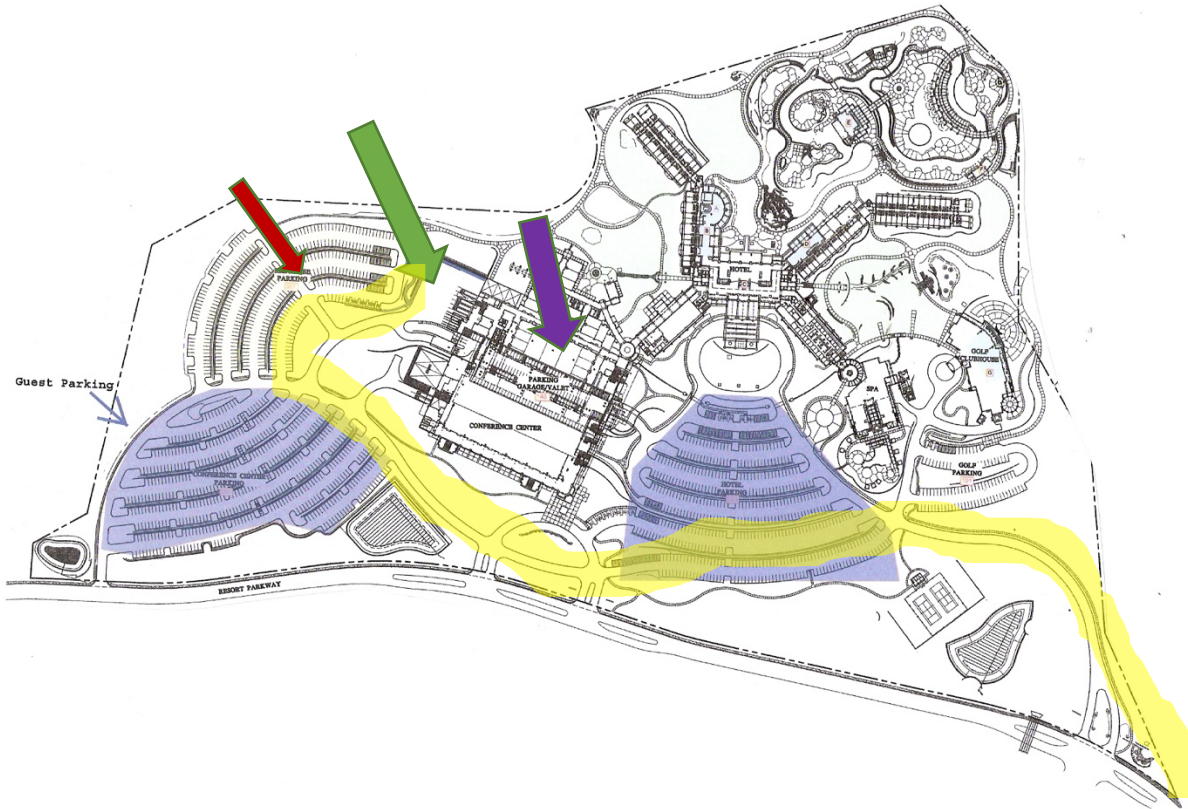

# WEDDING *Fair*

JW MARRIOTT RESORT GRAND OAKS BALLROOM

The loading dock that we all will use is shown with a **green arrow**.

Vendor Parking is shown with a **red arrow**

The Grand Oaks Ballroom is the **purple arrow**.

**When you are just arriving to the resort**

**follow the Wedding Fair Directional Signs**

the signs will lead you to the loading dock area.

OR follow the yellow path on this doc.

Everyone will go here to load and unload.